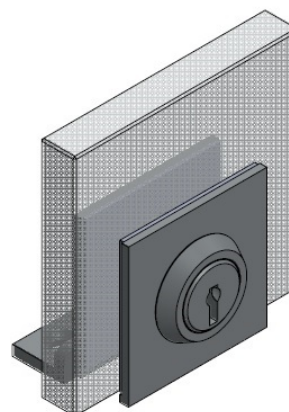

PRODUCT SHEET

Description:

Glass Door Lock "Swan" KA, 8-10mm Glass, Brass , CPL, W/ Raised Brass Striker, CPL, W/SISO Metal Keys

Item number:

14.09.001-0

Units	Box	Carton	HS Code	Barcode
Pcs.	10	100	8302415000	
				5704866045674