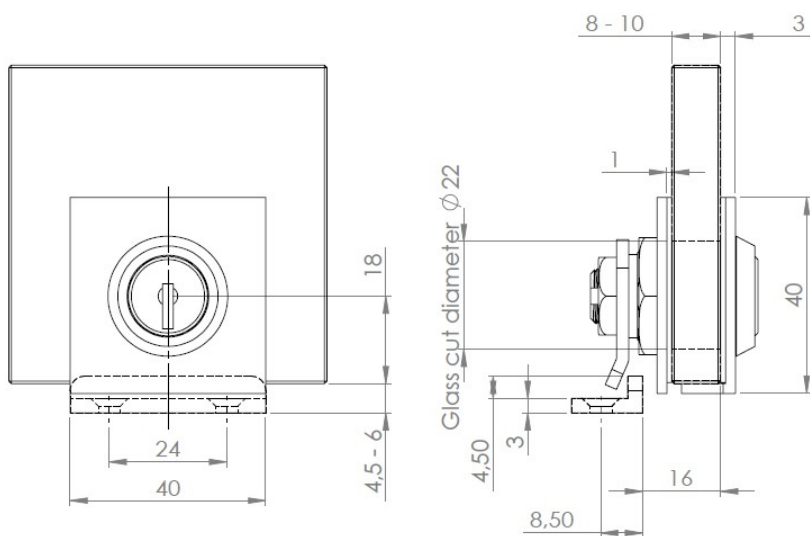

PRODUCT SHEET

Description:

Glass Door Lock "Swan" KA, 8-10mm Glass, Brass , CPL, W/ Raised Brass Striker, CPL, W/SISO Metal Keys

Item number:

14.09.001-0

Units	Box	Carton	HS Code	Barcode
Pcs.	10	100	8302415000	
				5704866045674